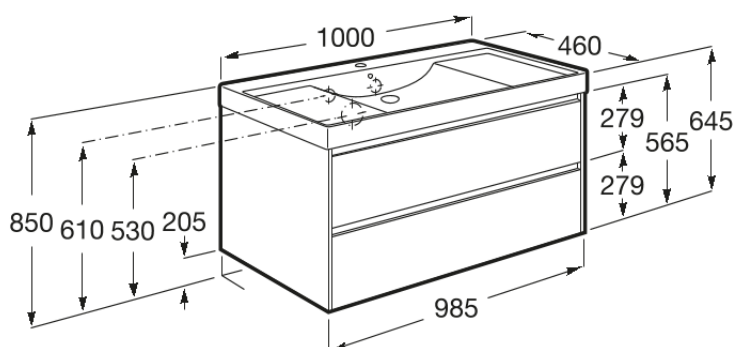

**ONA**

**Unik - Base unit with two drawers and Fineceramic® basin**

**DIMENSIONS**

Length	1000 mm
Width	460 mm
Height	645 mm

**COLOURS AND FINISHES**

**TECHNICAL DRAWINGS**

**FEATURES**

Unik - Base unit with two drawers and Fineceramic® basin. Faucet not included.

Base unit / Closing and opening system: Soft close drawers

Base unit / Doors and drawers combination: 2 Drawers

Base unit / Internal dividers

Base unit / Structure: Drawers

Basin / Integrated shelf

Basin / Shelf position: On both sides

Basin / Taphole configuration: 1 Taphole in the middle

Basin Position: Central

Basin shape: Square

Dimensions / Basin and base unit / Length (mm): 1000

Dimensions / Basin and base unit / Width (mm): 460

Dimensions / Basin and base unit / Height (mm): 645